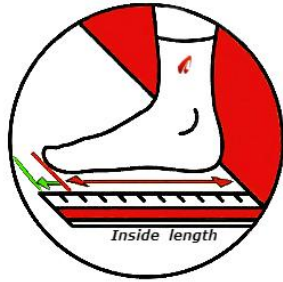

Sizing

The most accurate sizing method is to measure your overall feet length (heel against a wall and measure out to the end of big toe) and compare against the boot's inside length measurement (listed below). The inside length should be at least 3/4 inch (15-20mm) longer than your feet. This measurement gives you the correct toe clearance for safety and comfort.

Mens Sizing

- Size 38 Euro = 4 USA = 10.04 inch (255mm) inside length
- Size 39 Euro = 5 USA = 10.23 inch (260mm) inside length
- Size 40 Euro = 6 USA = 10.43 inch (265mm) inside length
- Size 41 Euro = 7 USA = 10.63 inch (270mm) inside length
- Size 42 Euro = 8 USA = 11.02 inch (280mm) inside length
- Size 43Euro = 9 USA = 11.22 inch (285mm) inside length
- Size 44 Euro = 10 USA = 11.42 inch (290mm) inside length
- Size 45 Euro = 11 USA = 11.81 inch (300mm) inside length
- Size 46 Euro = 12 USA = 12.00 inch (305mm) inside length
- Size 47 Euro = 13 USA = 12.20 inch (310mm) inside length
- Size 48 Euro = 14 USA = 12.40 inch (315mm) inside length
- Size 49 Euro = 15 USA = 12.60 inch (320mm) inside length
- Size 50 Euro = 16 USA = 12.80 inch (325mm) inside length